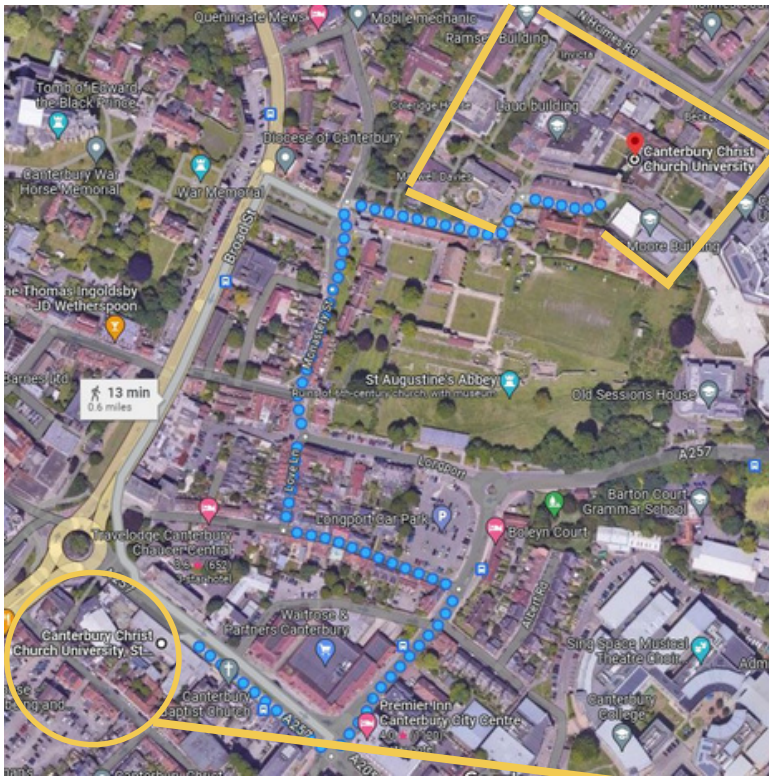

# Canterbury Christ Church

Christ Church accommodation is located at the St. George Centre just a 13 minute walk away from the main campus.

**Main Campus**

**Accommodation**

Click the links below to find out more...

[Main Campus  
Virtual Tour](#)

[Academic Spaces  
Virtual Tour](#)

[Accommodation  
Virtual Tour](#)