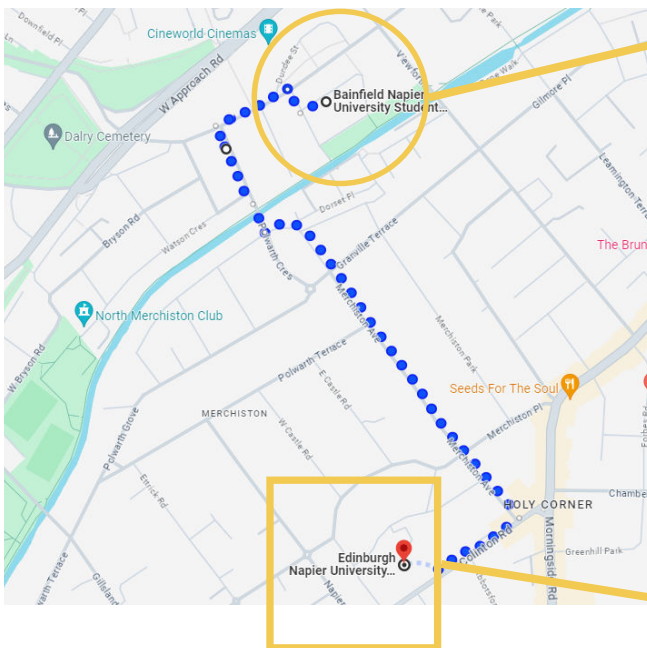

Napier Merchiston

Napier Merchiston accommodation is located at the Bainfield Napier University Student... just a 15-minute walk away from the main campus.

Accommodation

Main Campus

Shuttle Buses

AM: Students going to excursions board the first shuttle buses at 07:30 am. Students going to class board circa 08:00 am.

PM: Shuttle buses after dinner run from 18:30 pm to 19:30 pm.

Evening activities: After 19:30pm, students walk between the campus and accommodation for evening activities but must be accompanied by Group Leaders or SAC staff.