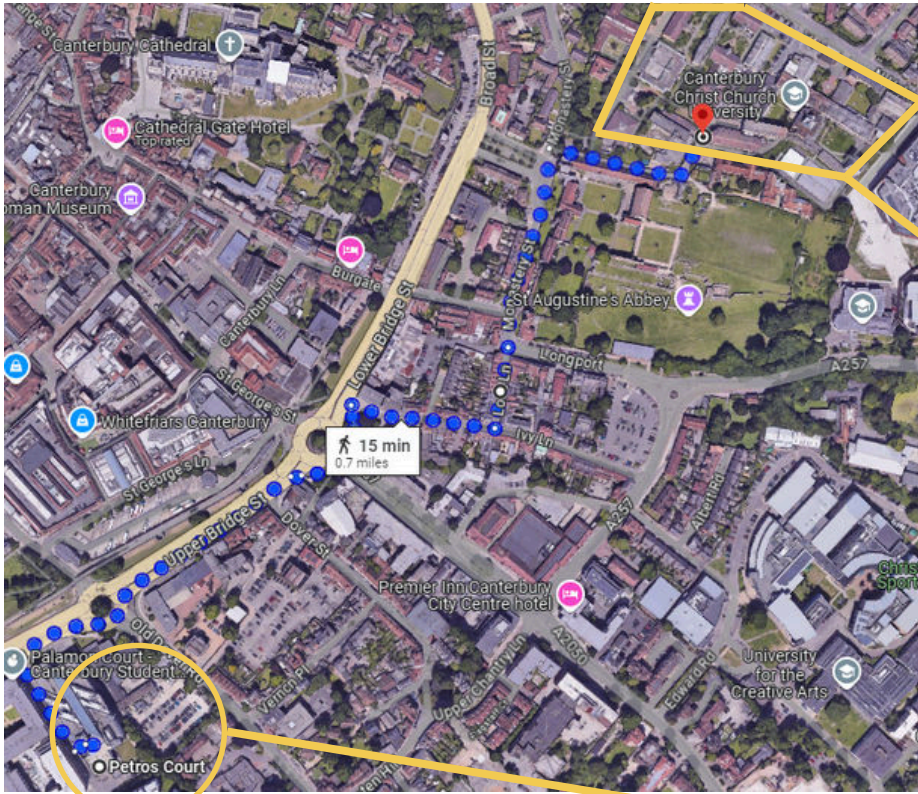

**St Andrew's
College
Language
Schools**

Canterbury Christ Church

Christ Church accommodation is located at Petros Court, just a 15 minute walk away from the main campus.

Main Campus

Accommodation

Click the links below to find out more...

[Main Campus
Virtual Tour](#)

[Academic Spaces
Virtual Tour](#)

[Accommodation
Virtual Tour](#)